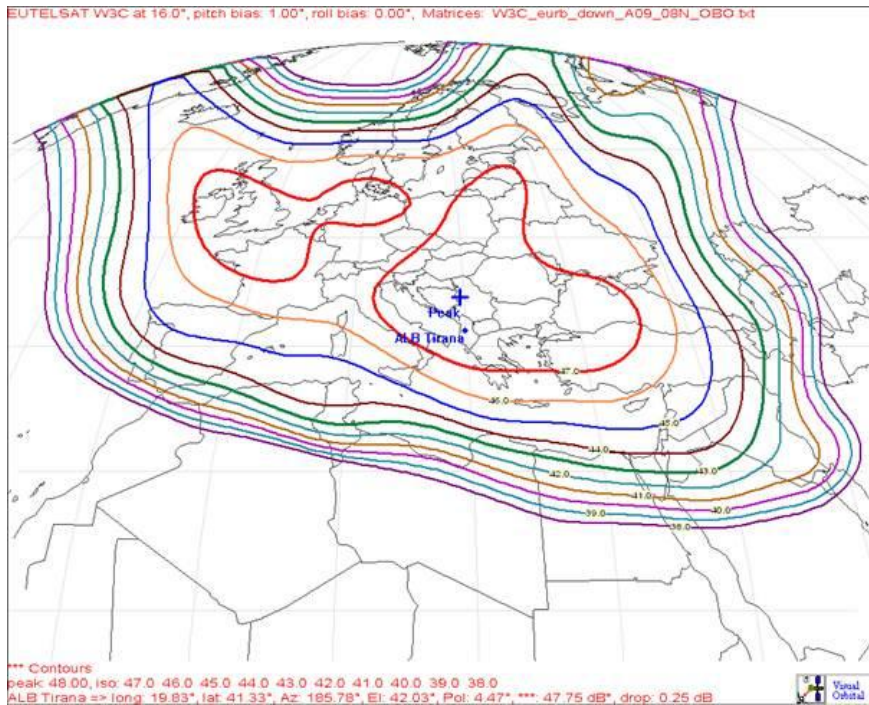

## TECHNICAL DETAILS

The channel is available on Eutelsat W3C, **transponder A9**

NB : under 50 dB, we recommend the Client to use a dish of at least 1.20 m for a good reception of the signal.

### Transponder /Frequency

For exploitation Trsp. B4 vers Trsp. A9 :  
Horizontal

Fréquence : 10 886.75 Mhz

### Format:

Conditional Access : Encryptage simple CONAX

Format HD / MPEG 4

Minimum satellite bandwidth guaranteed by Operator : 6 Mbit/s

Position	16.0°E
Frequency	10887 H
System	DVB-S2 8PSK
SR FEC	30000 3/5
Encryption	Conax
Packages	<u>DigitAlb</u>
Lang.	F
Beam EIRP (dBW)	<u>Europe B</u> 0
Source	T Viererbe 120203
PID AUDIO	2142 (English) 2143 (French)
PIN code	0000